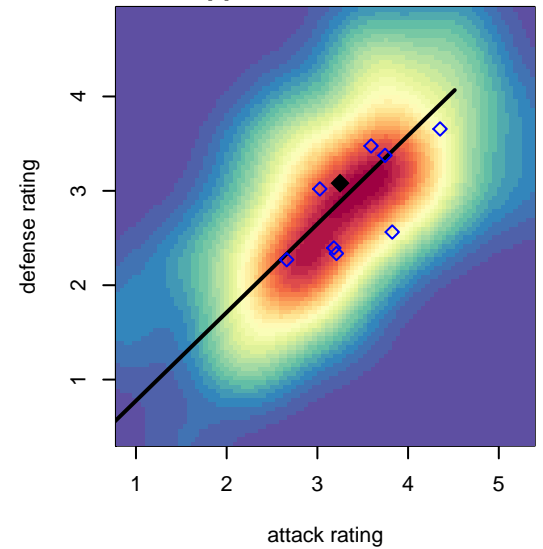

Montclair Clippers Red B96

, CAN
 B96 total strength=1713
 attack=25.79 defense=21.79

alt names used:
 MONTCLAIRCLIPPERS 96 RED
 MONTCLAIR CLIPPERS 96 RED (CAN)

Venues played:
 2015 Davis Legacy College Showcase League
 2015 LV Thanksgiving Classic LVTC U19 Gold

Montclair Clippers Red B96
 Dots are actual minus expected GF (blue circles) and GA (red triangles).
 Blue line is smoothed change in attack strength. Red is smoothed change in defense strength.

**attack and defense variance (black dot)
relative to other teams
and top 10 in region**

**attack and defense rating
relative to others at age
and all opponents in last 13 months**

**attack and defense rating
relative to others at age
and all opponents in last 13 months**

Performance relative to 13 month average

Performance relative to 13 month average

Distribution of opponents
 Red = Lose zone, Blue = Win zone, Green = Even
 Black line separates win/lose zones

lot. A=Neither has attack advantage, B=Opponent has both attack and defense advantage, C=Opponent has both attack and defense disadvantage, D=Both have